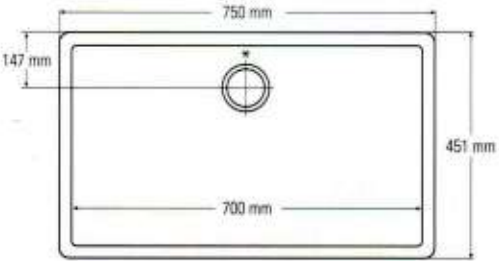

Side cross-section

Side cross-section

ARDIÇ MİMARLIK
TASARIM VE PROJE HİZMETLERİ

**Corian
Lavabo ve
Evyeler**

966

967

969

970

Side cross-section