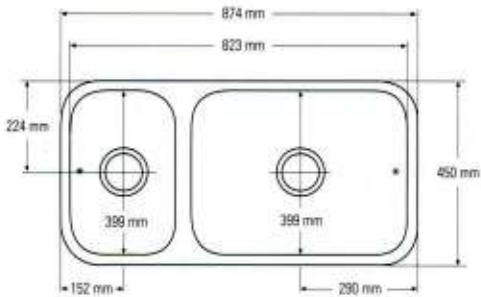

871

Side cross-section

873

881

901

965

Front cross-section

Side cross-section

Side cross-section

Side cross-section

ARDIÇ MİMARLIK
TASARIM VE PROJE HİZMETLERİ

**Corian
Lavabo ve
Evyeler**

966

967

969

970

Side cross-section